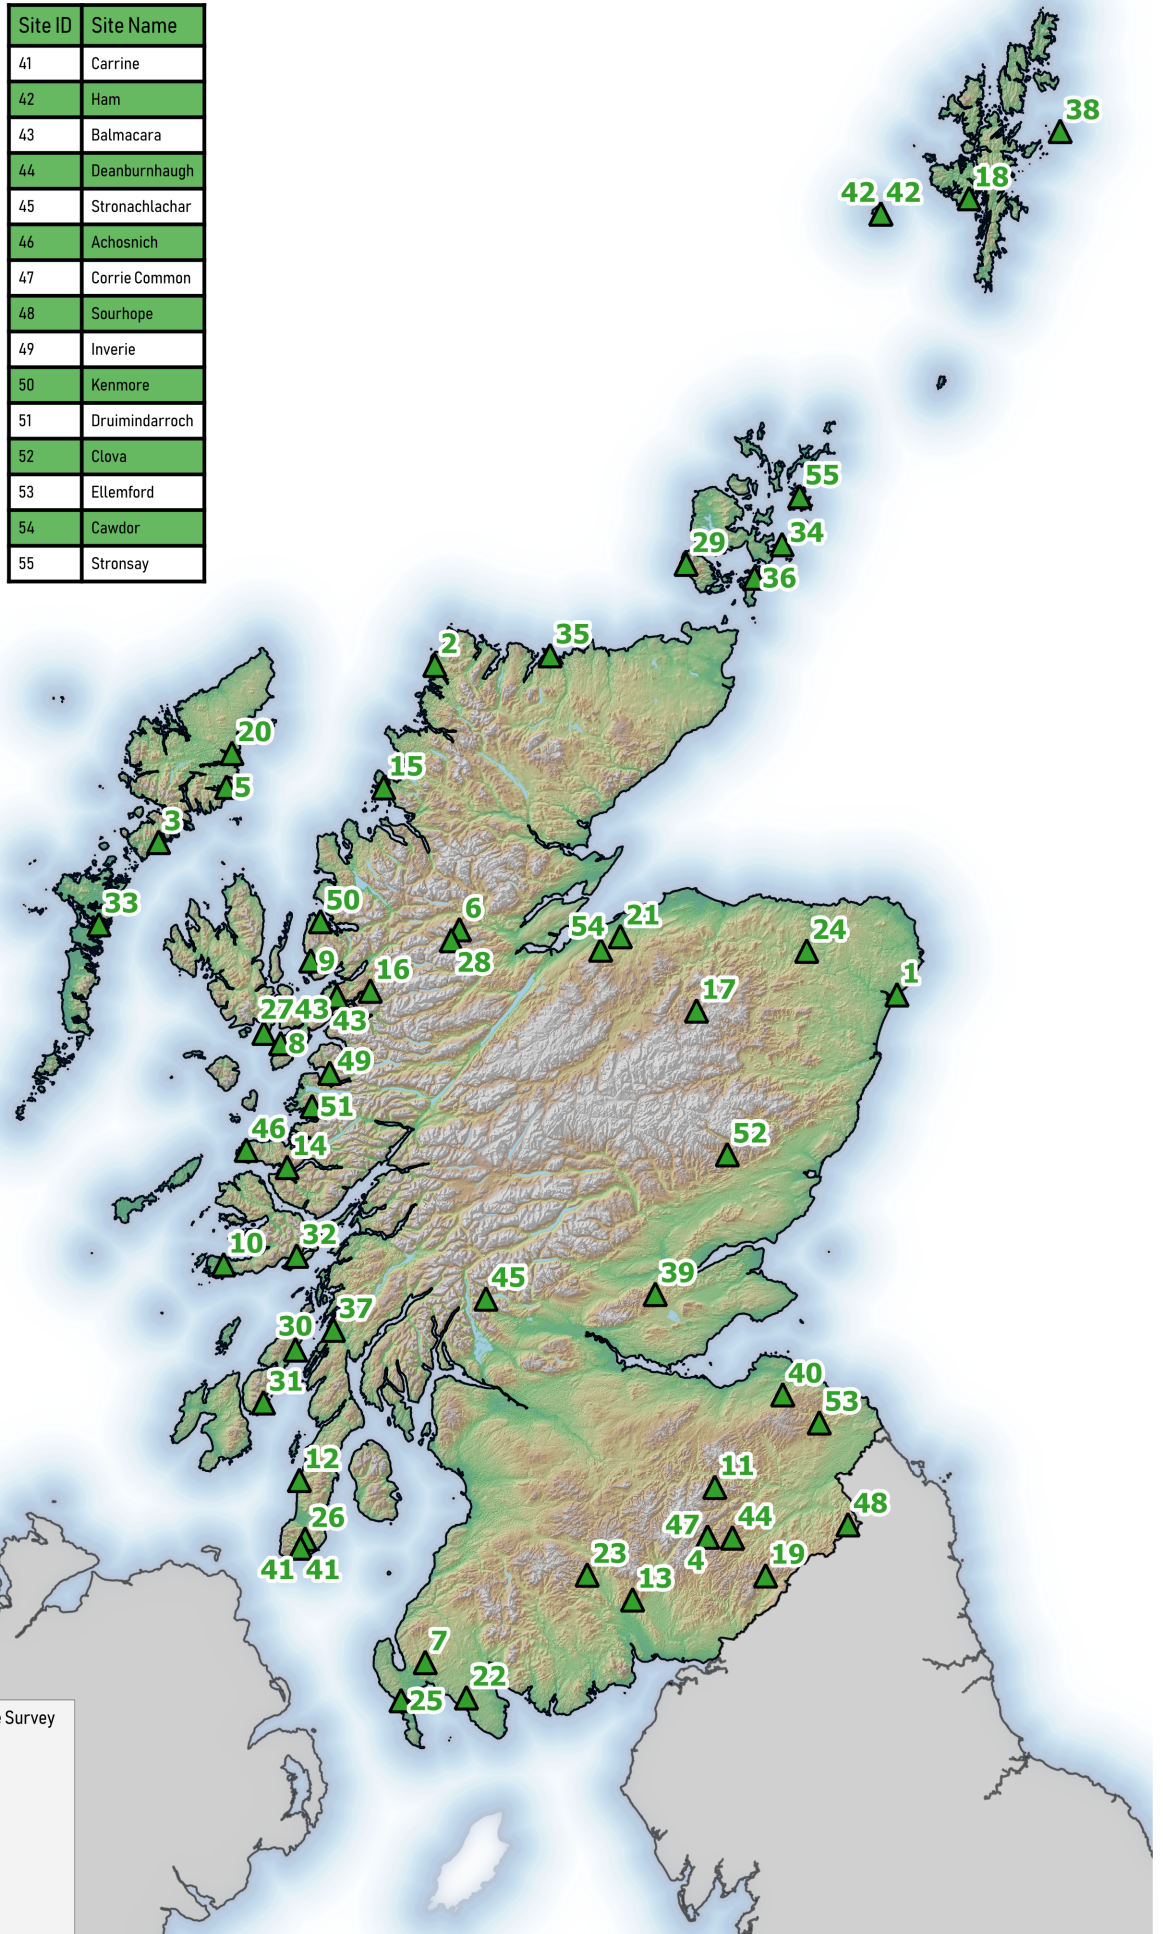

Scottish 4G Infill Programme Location Map of Programme Sites

▲ Sites Live

Site ID	Site Name
1	Collieston
2	Blairmore
3	Manish
4	Ettrick
5	Lemreway
6	Strathconon
7	New Luce
8	Tarskavaig
9	Applecross
10	Bunessan
11	Traquair
12	Glenbarr
13	Ae
14	Glenborrodale
15	Polbain
16	Killilan
17	Chapelton
18	Reawick
19	Whitropefoot
20	Ranish
21	Littlemill
22	Loch Head
23	Auchenhessane
24	Bogton Turriff
25	Cairngarroch
26	Brecklate
27	Elgot
28	Inverchoran
29	Rackwick
30	Ardlussa
31	Craighouse
32	Lochbuie
33	Baymore
34	Deerness
35	Skerryay
36	Burray
37	Crinan
38	Bruray
39	Condie
40	Garvald

Site ID	Site Name
41	Carrine
42	Ham
43	Balmacara
44	Deanburnhaugh
45	Stronachlachar
46	Achosnich
47	Corrie Common
48	Sourhope
49	Inverie
50	Kenmore
51	Druimindarroch
52	Clova
53	Ellemford
54	Cawdor
55	Stronsay

Reproduced by permission of Ordnance Survey on behalf of HMSO.

© Crown copyright and database right 2023.

All rights reserved. Ordnance Survey Licence number 100024655