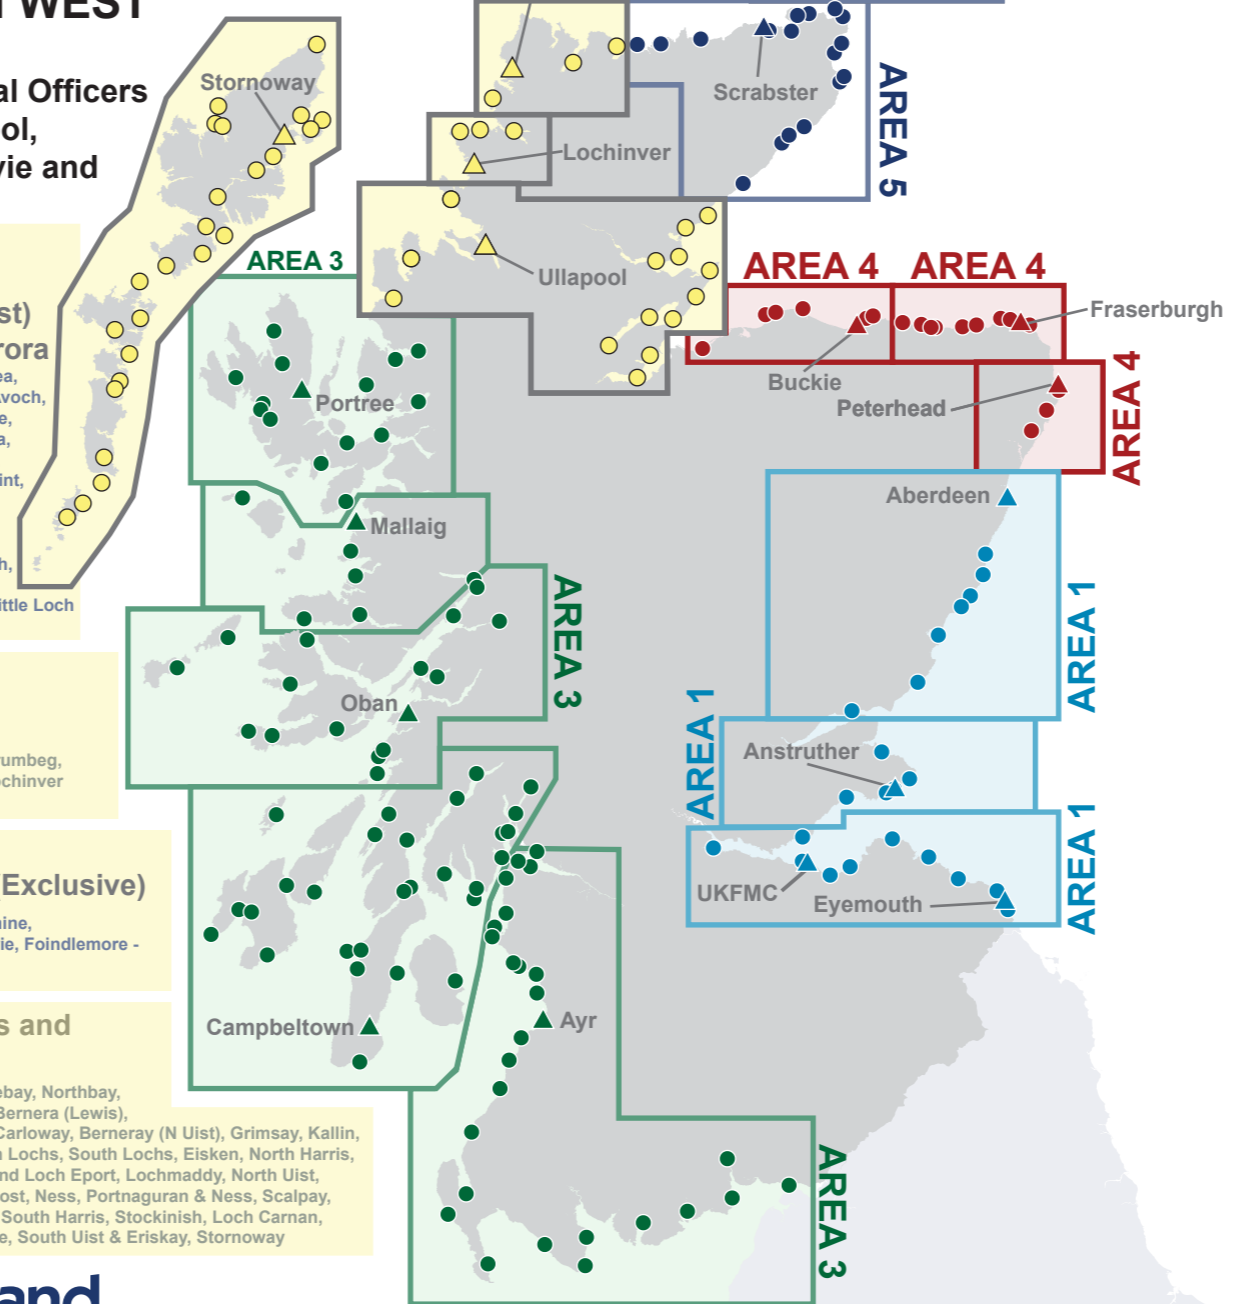

AREA 2: NORTH WEST

BM: Nicol Strang
Responsible for Coastal Officers and the ports of Ullapool, Lochinver, Kinlochbervie and Stornoway

Ullapool : (west coast) Coigach to Torridon

(exclusive) and (east coast) Inverness (exclusive) - Brora Ullapool Aultbea Gairloch Achiltibuie Portmahomack Inverness Avoch Invergordon	Achiltibuie, Aultbea, Poolewe - Cove, Avoch, Cromarty, Fortrose, Rosemarkie, Brora, Golspie, Gairloch, Rudh Re - Red Point, Dingwall, Invergordon, Inverness, Balintore, Dornoch, Meikle Ferry, Portmahomack, Little Loch Broom, Ullapool
--	---

Lochinver : Badcall to Coigach Point

Kylesku Lochinver Culkein / Drumbeg	Culkein / Drumbeg, Kylesku, Lochinver
---	---------------------------------------

Kinlochbervie : Strathy Point to Badcall (Exclusive)

Eriboll Scourie Kinlochbervie	Eriboll, Talmine, Kinlochbervie, Foindlemore - Loch
-------------------------------------	---

Stornoway : Lewis, Harris and Outer Isles to Barra

Grimsay Benbecula Barra South Uist & Eriskay Berneray (N Uist) Stornoway	Barra, Castlebay, Northbay, Benbecula, Bernera (Lewis), Breasclete, Carloway, Berneray (N Uist), Grimsay, Kallin, Lochs, North Lochs, South Lochs, Eiskan, North Harris, Hougharry and Loch Eport, Lochmaddy, North Uist, Back Garrabost, Ness, Portnaguran & Ness, Scalpay, Leverburgh, South Harris, Stockinish, Loch Carnan, Lochboisdale, South Uist & Eriskay, Stornoway
---	---

Eyemouth : Scottish Border to Alloa (exclusive)

Burnmouth Eyemouth St Abbs Cove Dunbar North Berwick Port Seton Granton	Burnmouth, Cove, Dunbar, Eyemouth, Grangemouth, Granton, Leith, Newhaven (Scotland), North Berwick, Fisherrow, Port Seton, St Abbs
--	--