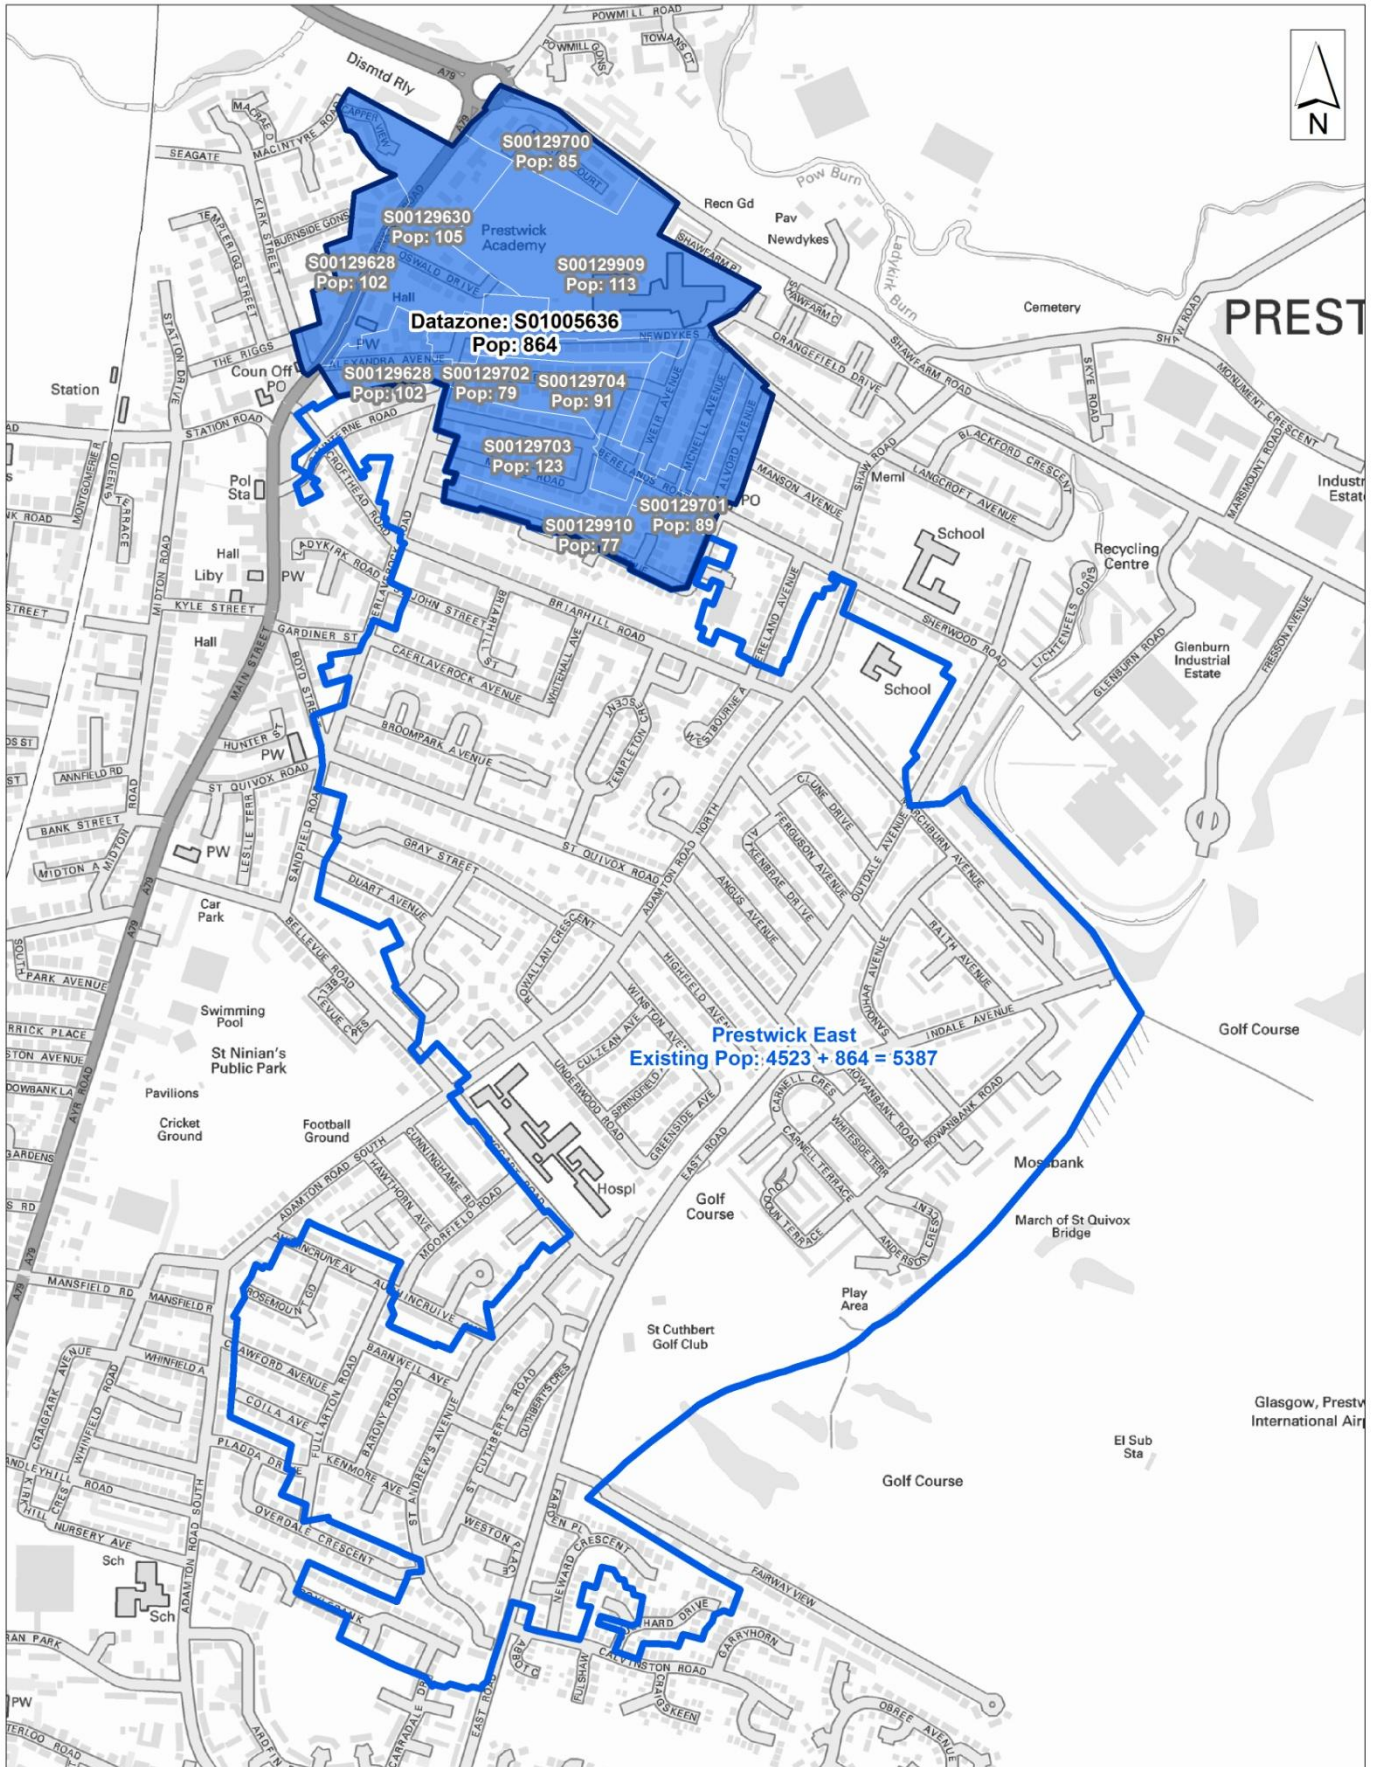

Existing IGZs

1 Miles

 Existing IGZs

Produced By: **PCPPA**

Date: **09/01/2014**

This product includes mapping data licensed from Ordnance Survey with the permission of the Controller of Her Majesty's Stationery Office. © Crown copyright and/or database right 2014. All rights reserved. Licence number 100020765.

Prestwick East - proposed

0.2 Miles

Produced By: **PCPPA**
Date: **09/01/2014**

This product includes mapping data licensed from Ordnance Survey with the permission of the Controller of Her Majesty's Stationery Office. © Crown copyright and/or database right 2014. All rights reserved. Licence number 100020765.

- Datazone Changes
- IGZ
- Output Areas